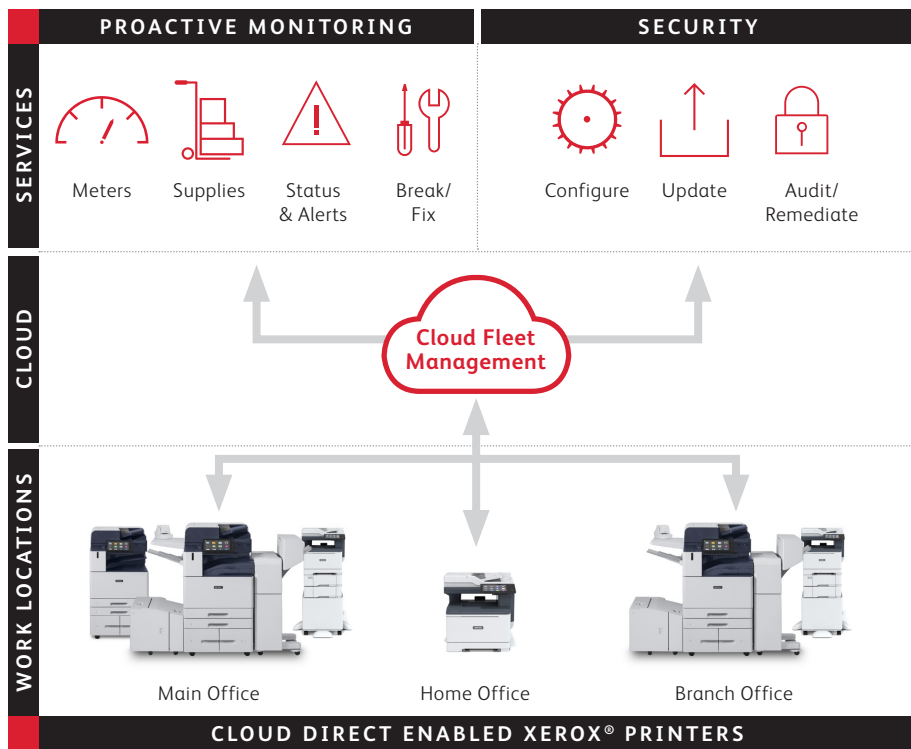

How it works.

NO IT FOOTPRINT, NO PROBLEM

With our new embedded device agent, Workplace Cloud Direct, we can connect printers directly to the Xerox Workplace Cloud for a zero-footprint network. The result is a truly “cloud-only” solution for fleet management and security.

Expanding cloud migration support beyond fleet management.

Our Workplace Cloud Platform

Cloud Fleet Management is part of our comprehensive Workplace Cloud Platform. Powered by analytics that help you visualise data and take control of your business, this platform is a complete solution for security, mobility, cost control and simplifying IT.

Cloud Fleet Management

- Remote monitoring for managing meters, incidents, supplies and service
- Security compliance and remediation for firmware, passwords and configuration
- Integration with MPS tools

Mobile Print

- Print from any device, anywhere
- Guest print workflows
- Touchless workflows

Print Management

- Secure access
- Serverless (push/pull) print
- Cost control quotas
- Content security
- Home worker tracking

Flexible Hosting and Simplifying IT

- Multi-tenant cloud
- Agentless connection for Xerox® AltaLink® and Xerox® VersaLink® Printers
- Data centres in the EU, UK, US

Single Sign On to ConnectKey Apps

- Simple access to apps for enhanced productivity:
  - Storage and routing
  - Document conversion and more

How far can zero-footprint printer management take your business?

Find out at www.xerox.co.uk/en-gb/services/managed-print-services/workplace-cloud-fleet-management-solutions and see how we make work, work.